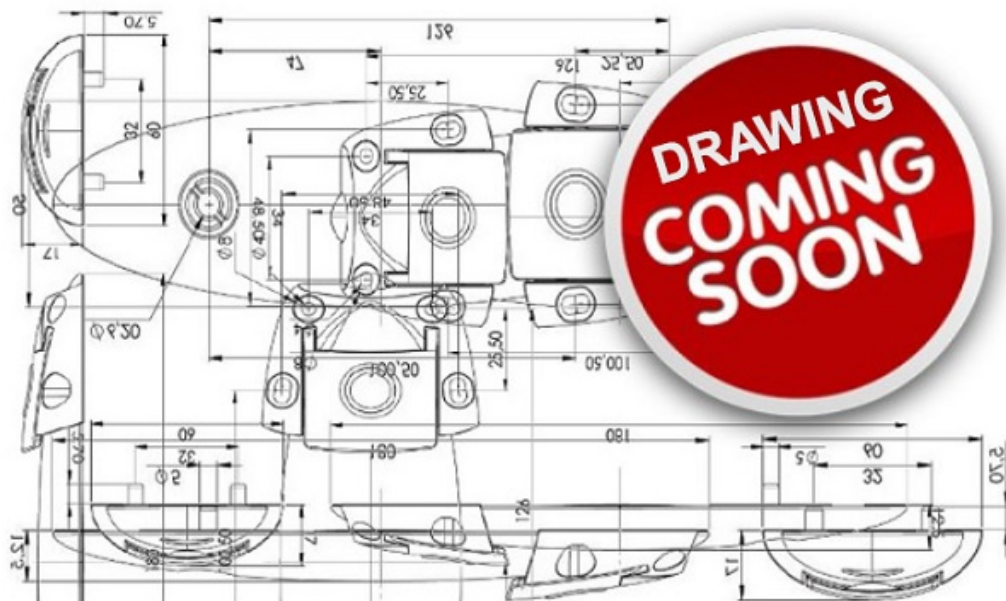

# PRODUCT SHEET

**Description:**

Table Extension 9097-B, Opening 390mm, F/Sliding Top, ZPL, Closed Length: 790mm, Wing Size: 190mm

**Item number:**

24.05.005-0

Units	Box	Carton	HS Code	Barcode
Pair	1	5	8302420090	 5704866088442